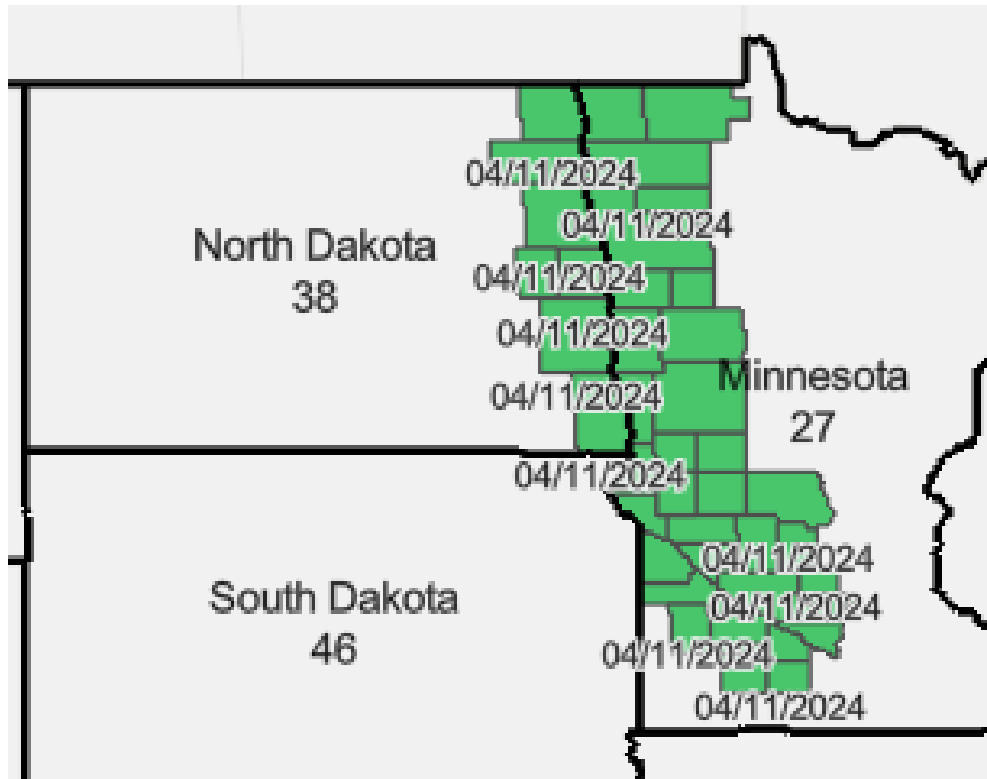

# Dry Beans – NI

- May 5
- May 1
- April 26

# Dry Peas – NI

- April 1
- March 25
- March 15

# Sugar Beets – NI

■ April 11