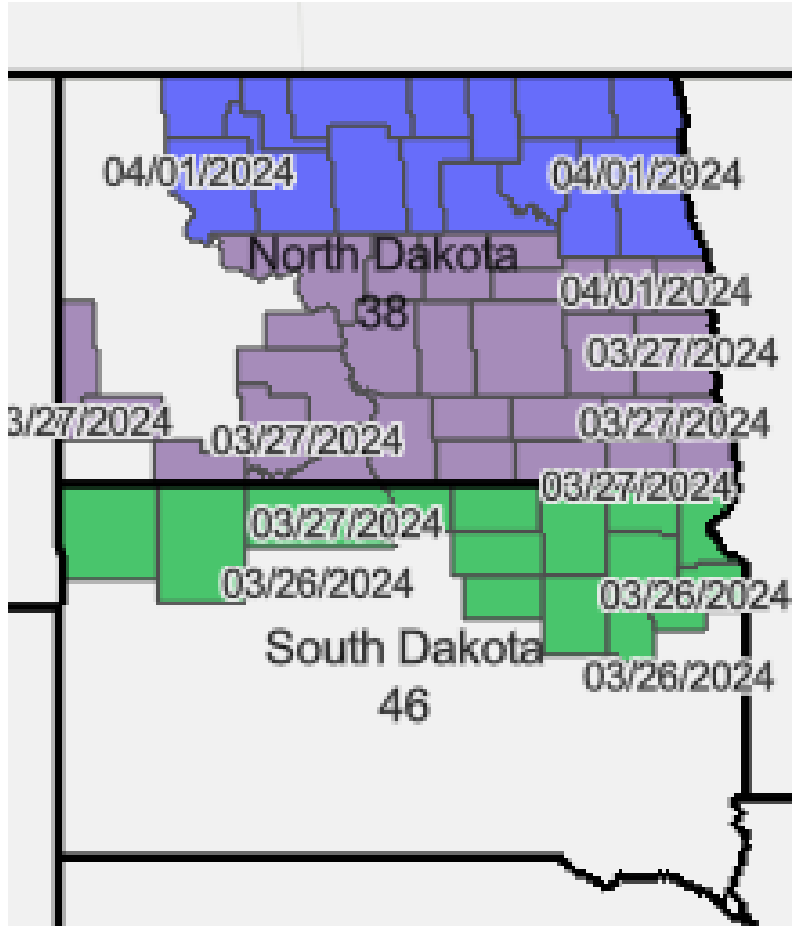

# Sugar Beets – NI

■ April 11

# Wheat – NI Durum

- April 1
- March 27
- March 26