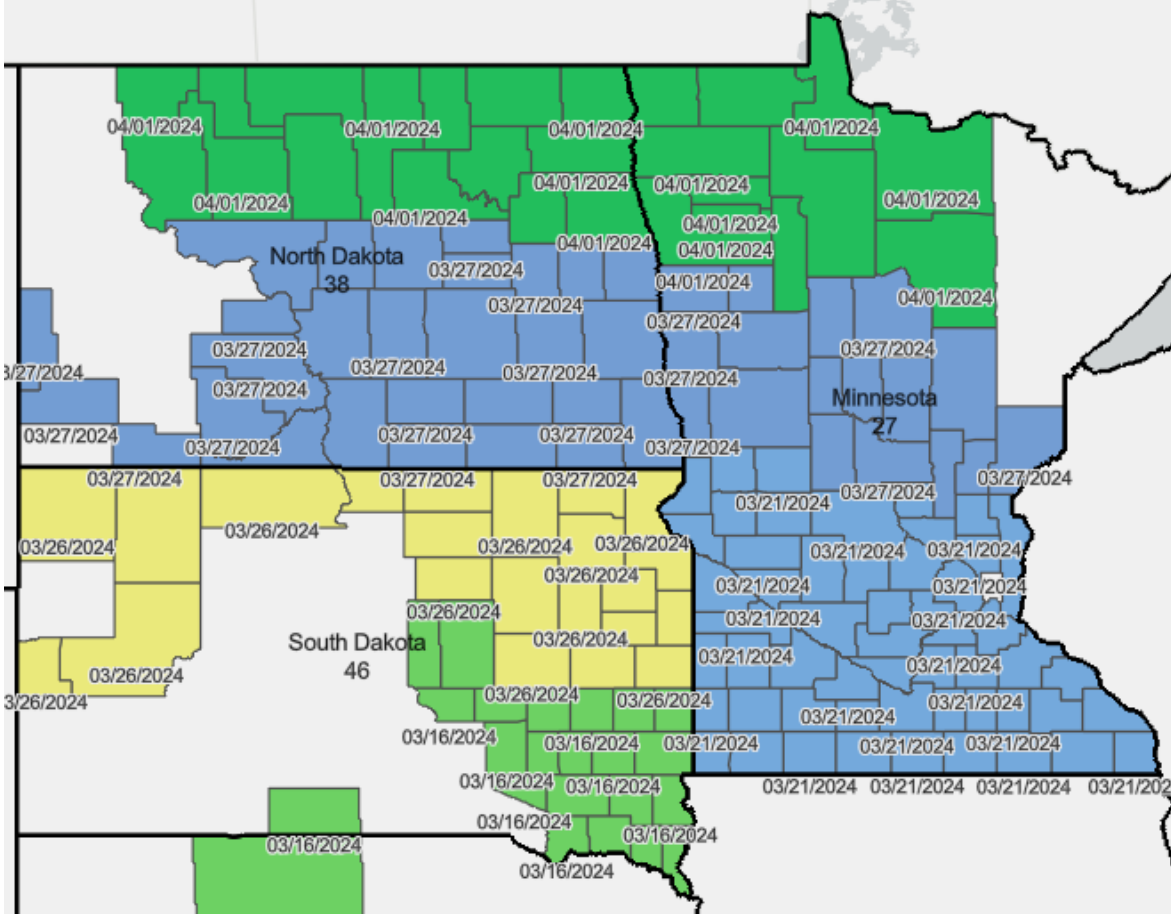

Wheat – NI Spring

- April 1
- March 27
- March 26
- March 21
- March 16