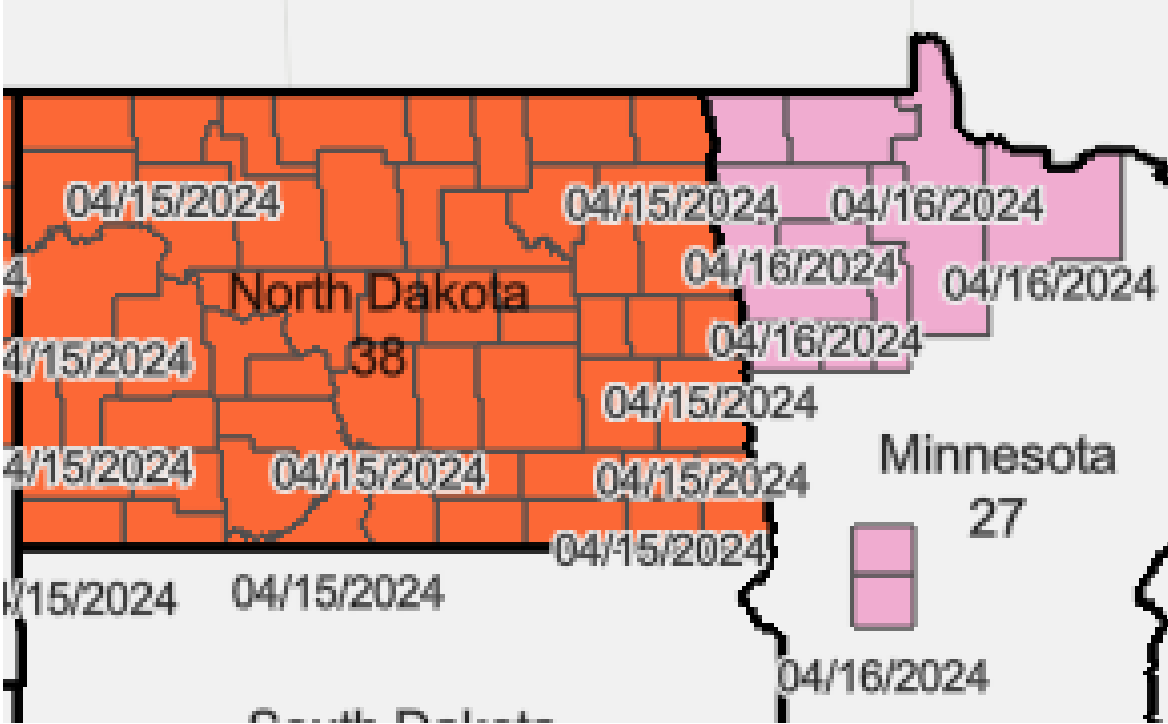

Canola – NI Spring Oleic (SOC)

- April 15
- April 16