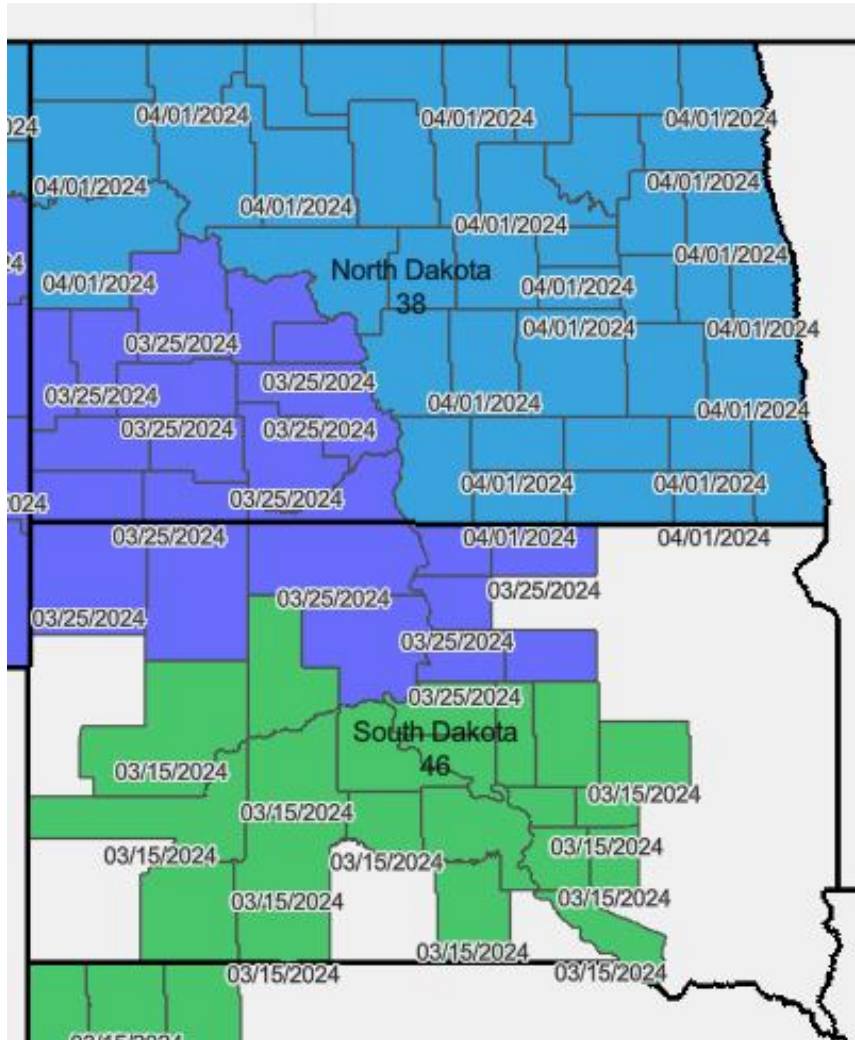

Dry Peas – NI

- April 1
- March 25
- March 15