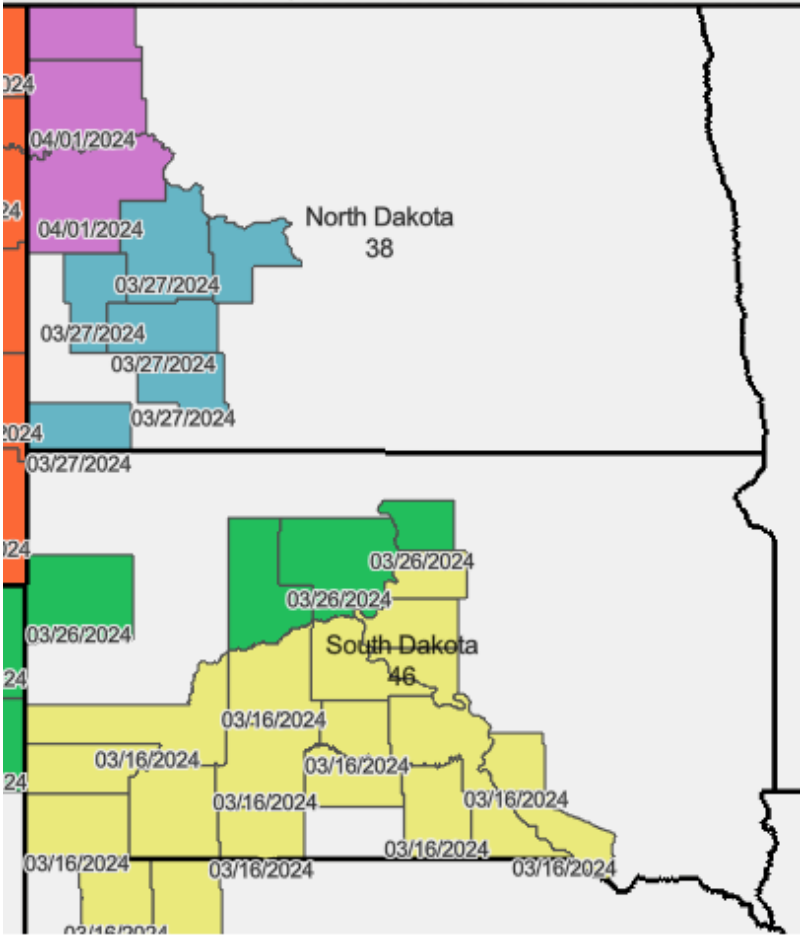

Wheat – CC Spring