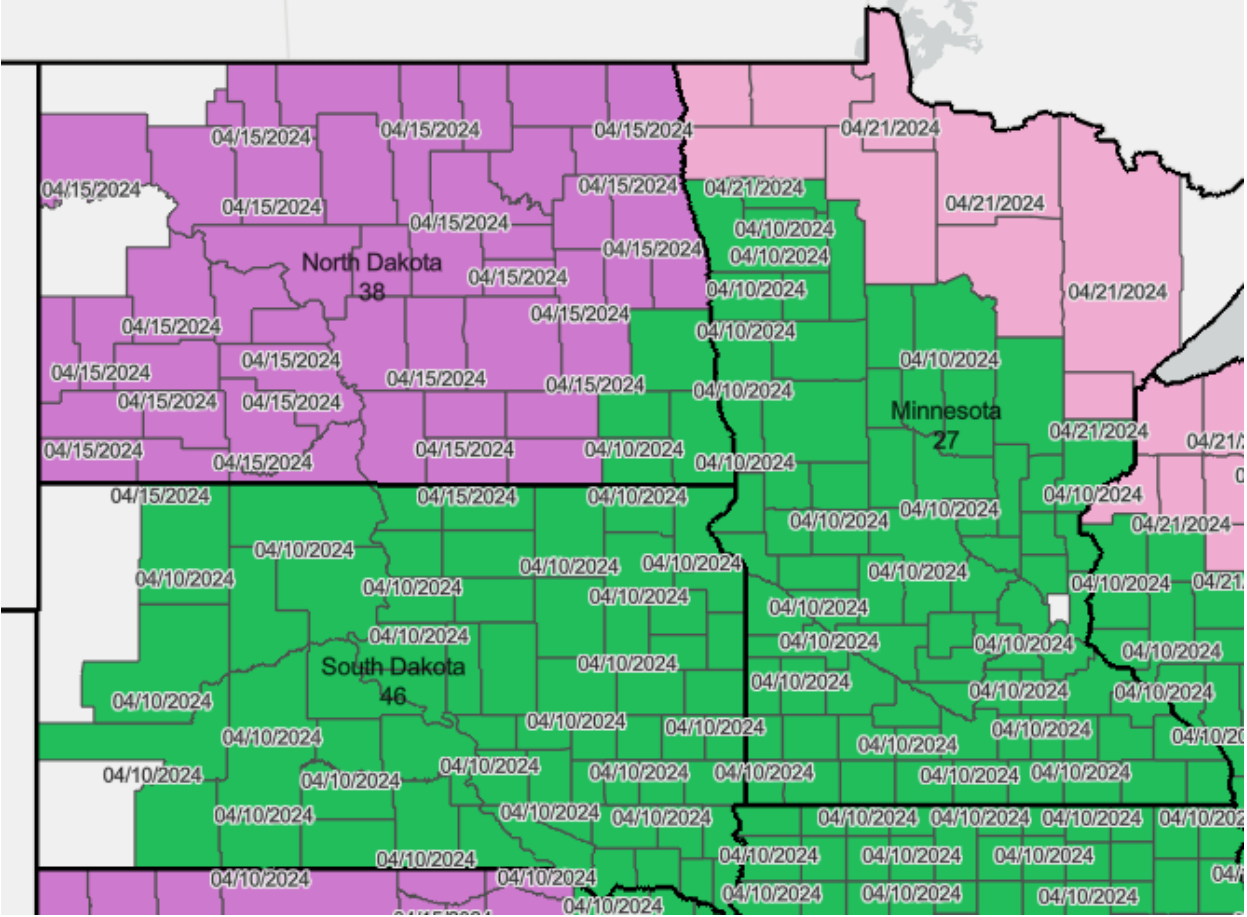

Corn – NI Grain

- April 21
- April 15
- April 10