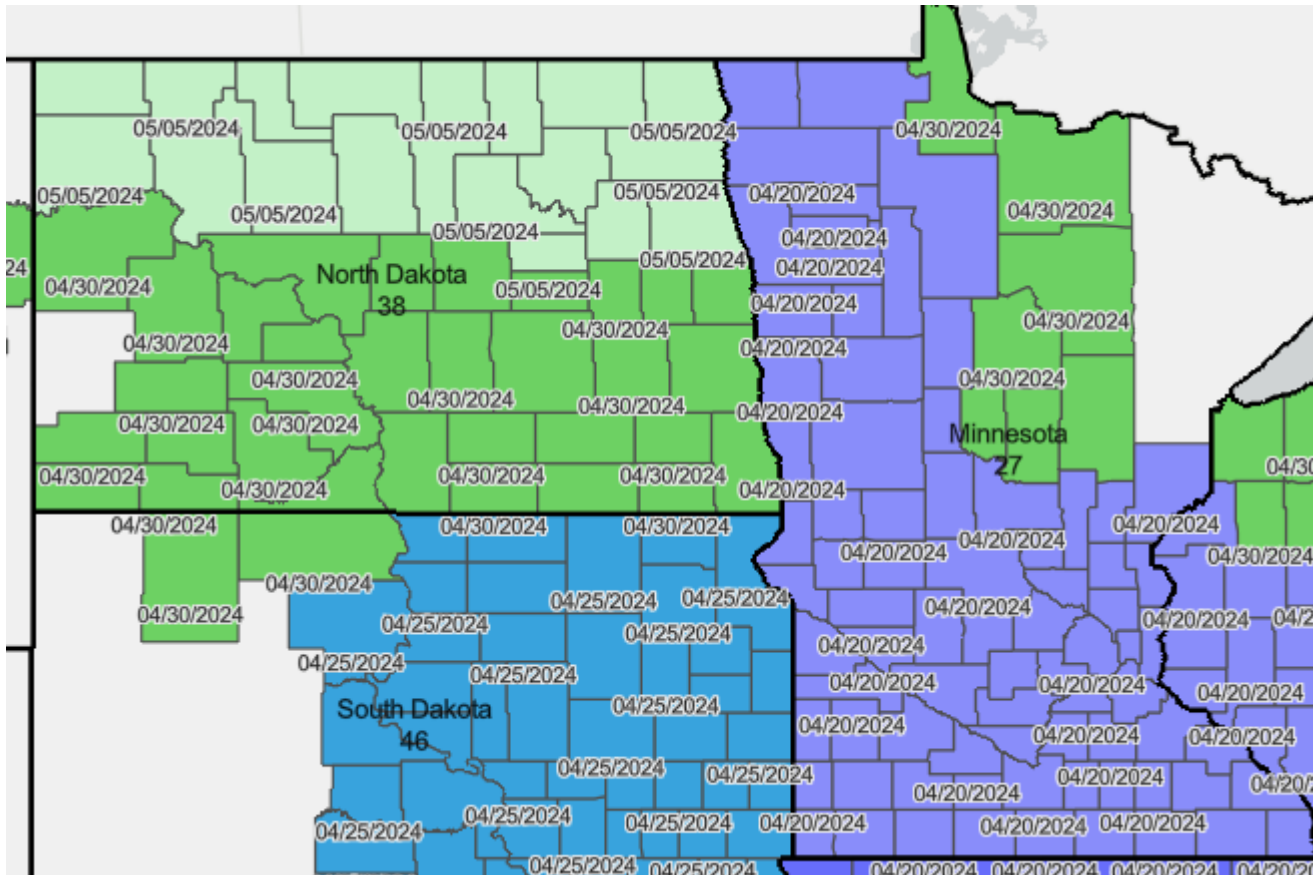

Soybeans – NI Commodity

- May 5
- April 30
- April 25
- April 20