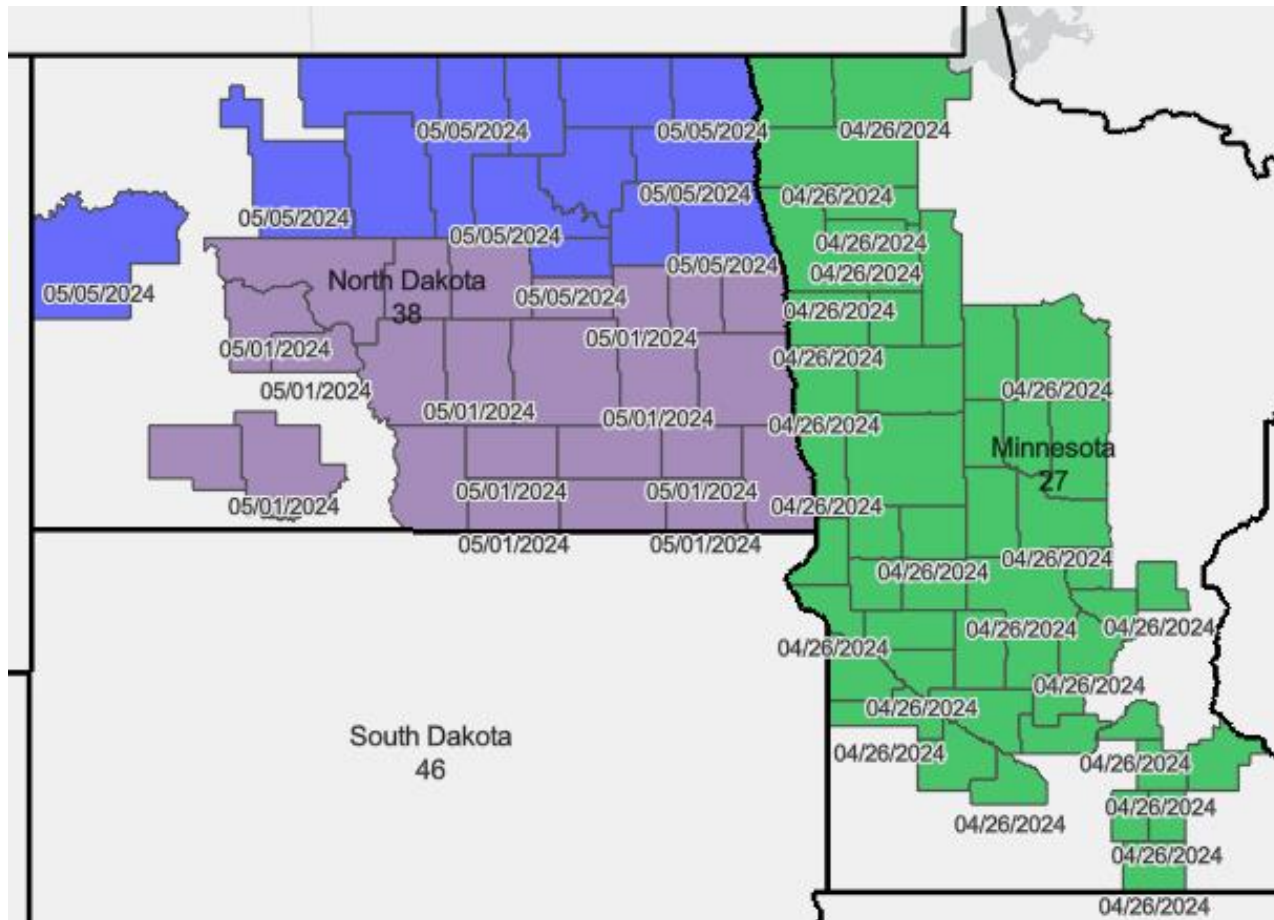

Dry Beans – NI

- May 5
- May 1
- April 26