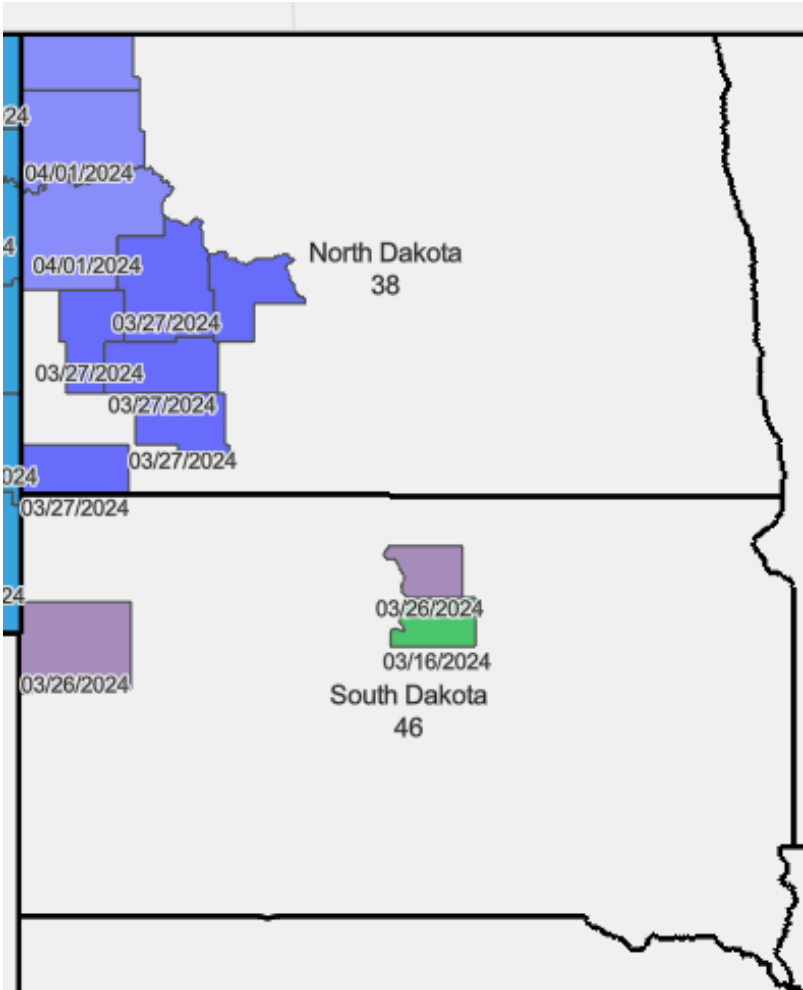

Wheat – CC Durum