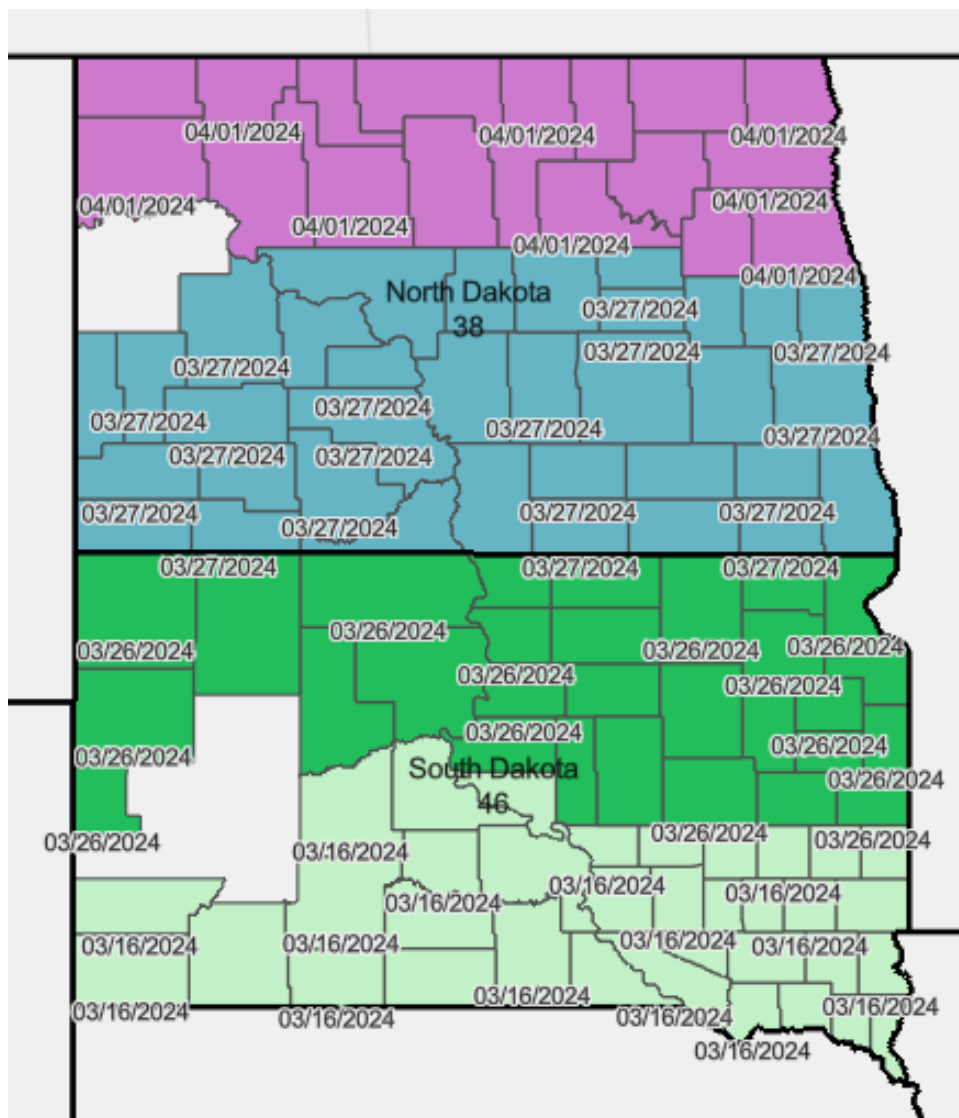

Barley – NI Malting

- April 1
- March 27
- March 26
- March 16